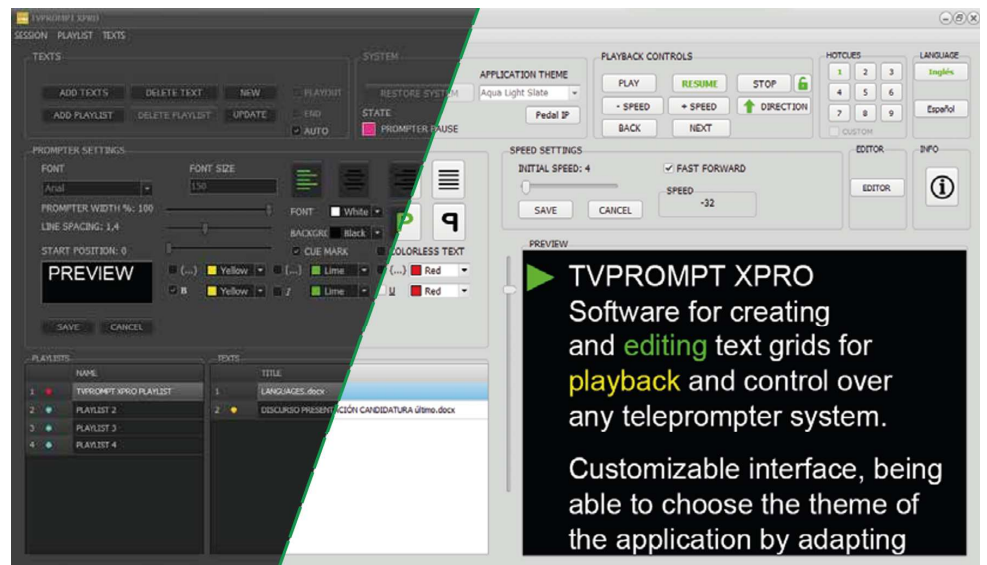

REMOTE CONTROLS

Supports multiple remote controls: foot, handheld, USB, wireless and ethernet (up to 256 simultaneously).

CUSTOM FUNCTION PROGRAMMING

With the USB shuttle handheld remote control.

TELEPROMPTER DISPLAY SOFTWARE TVPROMPT iPRO v-8.0

COMPLETELY UNICODE SYSTEM

TVPROMPT iPRO offers you all kinds of on-screen information so that you always have the time of the speech controlled. **Counters** on the control screen and on the prompter screen (with remaining time estimation until the end of the news item depending on the duration and speed defined), recommended speed bars, elapsed time counters and remaining time from the beginning of the playback until its completion. All this offers a **powerful system** that will assist you reliably and safely at all times.