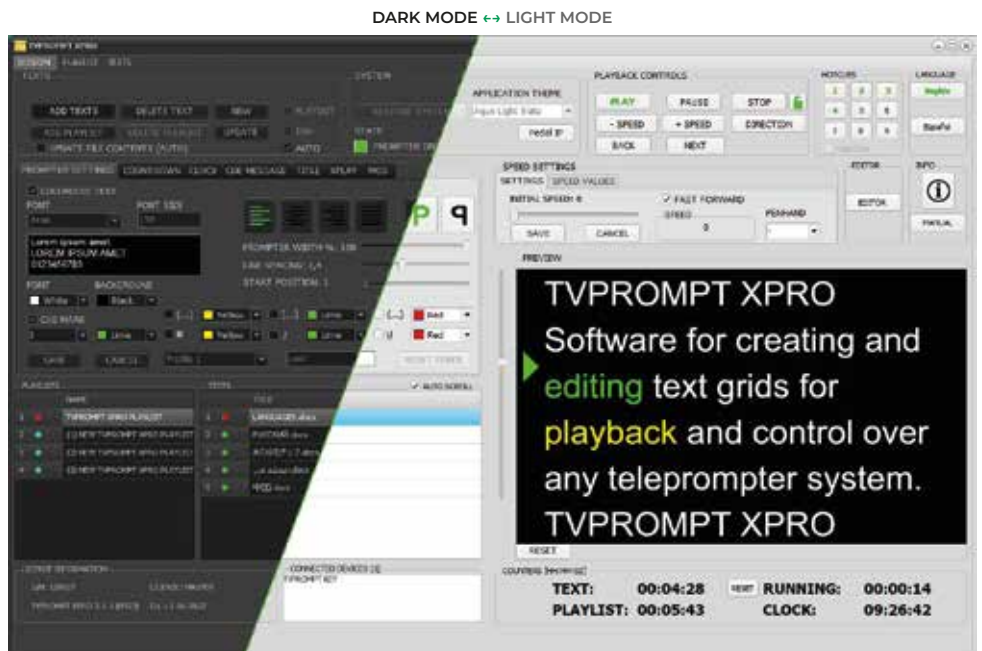

CUSTOMIZABLE INTERFACE

Customizable graphical control interface, being able to choose the theme of the application by adapting the visual image.